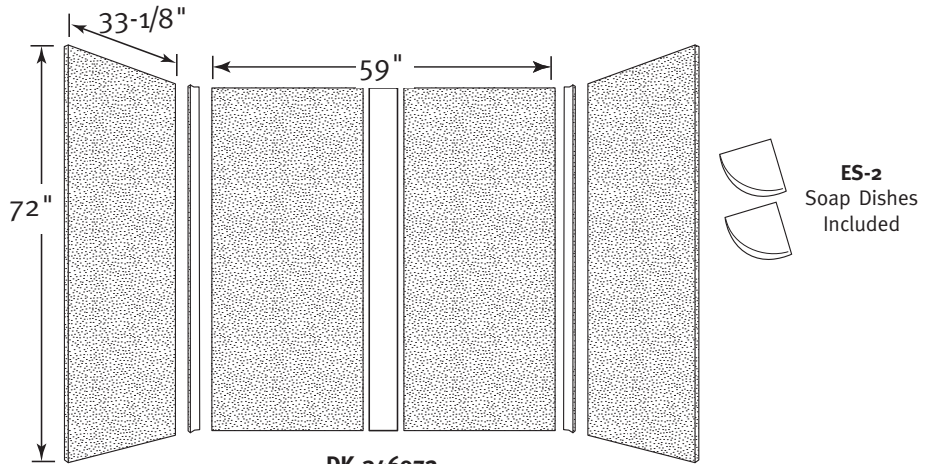

FEATURES

- Three-dimensional textured panel patterns made from Swanstone.
- Swanstone solid surface means color and texture run all the way through and cannot wear away.
- Panels clean easily using household cleaners, and the solid surface resists the growth of mold and mildew.
- Heat resistant—walls can handle steamer units.
- Color coordinates to match other Swanstone bath products.
- Ideal for remodeling, panels glue up over existing surface.

DK-346072
 Designed to fit base areas
 34" deep or smaller x 60" wide x 72" high
 (864 mm x 1524 mm x 1829 mm)

SPECIFICATIONS

DK-346072 Swanstone Decorative Panel Shower Wall Kit

Model	Part	Base Area Designed To Fit	Ship Wt. Lb.	Ship FedEx	Carton Dims. In.	Cu. Ft.
DK-346072*	DK346072*	34" D x 60" W x 72" H (864 mm or smaller x 1524 mm x 1829 mm)	160	–	74 x 67 x 5	8.61

Kit Includes: Two side panels, two back panels, two corner molding strips, one batten strip, two corner soap dishes and color coordinated silicone.

Packaging: Each kit is packed in an individual carton.