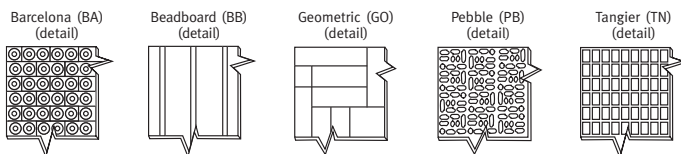

DK-346072
 Designed to fit base areas
 34" deep or smaller x 60" wide x 72" high
 (864 mm x 1524 mm x 1829 mm)

SPECIFICATIONS

DK-346072 Swanstone Decorative Panel Shower Wall Kit

Model	Part	Base Area Designed To Fit	Ship Wt. Lb.	Ship FedEx	Carton Dims. In.	Cu. Ft.
DK-346072*	DK346072*	34" D x 60" W x 72" H (864 mm or smaller x 1524 mm x 1829 mm)	160	–	74 x 67 x 5	8.61

Kit Includes: Two side panels, two back panels, two corner molding strips, one batten strip, two corner soap dishes and color coordinated silicone.

Packaging: Each kit is packed in an individual carton.