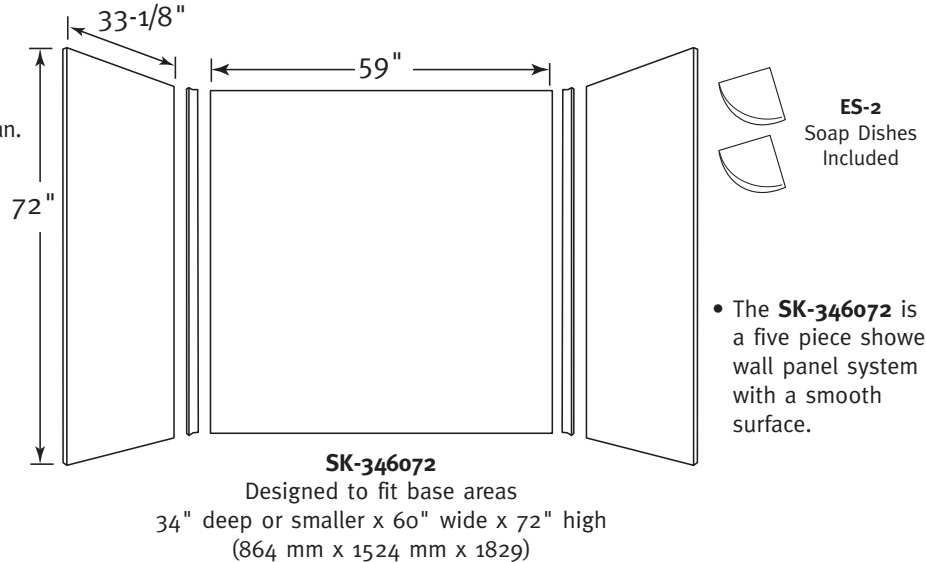

SK-346072* Swanstone Shower Wall Kit

SHOWER WALL KITS

*Kit will be transitioned to universal size **SK-366072**. Limited inventory availability.

Manufactured from Swanstone solid surface
(See page 2 for detailed information.)

Recommended for high-use traffic areas and commercial surfaces.

WARRANTY

Limited Lifetime – Residential
Limited 25-year – Commercial

FEATURES

- Reinforced solid surface means color and texture run all the way through and cannot wear away.
- Will not mold or mildew, no grout to clean.
- Ideal for remodeling, panels glue up over existing surface.
- Coordinates with other Swanstone bath products.
- A complete kit with everything you need to design your shower.
- Wall panels are easily trimmed to fit shower applications.
- Heat resistant—walls can handle steamer units.
- Compression molding means superior durability.

SPECIFICATIONS

SK-346072 Swanstone Shower Wall Kit

Model	Part	Base Area Designed To Fit	Ship Wt. Lb.	Ship FedEx	Carton Dims. In.	Cu. Ft.
SK-346072	SK346072	34" D* x 60" W x 72" H (864 mm x 1524 mm x 1829 mm) (*or smaller)	190	-	78 x 65 x 4	7.07

Kit Includes: Two side panels, one back panel, two corner molding strips, two corner soap dishes and color coordinated silicone.

Packaging: Each kit is packed in an individual carton.

ACCESSORIES

See pages 59-60 for complete listing of all wall accessories.

STANDARDS AND RATINGS

American Society of Testing and Materials (ASTM) E-84: Class A Flame Spread Rating

American National Standard Institute—ANSI Z124.6

International Association of Plumbing and Mechanical Officials (IAPMO)—Listed

cUPC listed—Certified to CSA Test Standard B45.5 by IAPMO

Uniform Plumbing Code (UPC)

For a complete list of tests and results see the Technical Data Sheet.

SUPPORT DOCUMENTS

Installation instructions available at swanstone.com.

MADE IN USA

COLORS

(See inside back cover for color sample.)

Solid Colors:

- White (010)
- Bone (037)
- Bisque (018)
- Bright White (137)
- Pearl (138)

Aggregate Colors:

- Acorn (123)
- Almond Galaxy (046)
- Arctic Granite (035)
- Baby's Breath (168)
- Barley (091)
- Bermuda Sand (040)
- Canyon (124)
- Caraway Seed (169)
- Cloud Bone (126)
- Cloud White (125)
- Cornflower (063)
- Glacier (121)

- Golden Steppe (128)
- Gray Granite (042)
- Ice (130)
- Indian Grass (071)
- Mountain Haze (129)
- Night Sky (012)
- Pebble (072)
- Prairie (122)
- Sierra (094)
- Tahiti Desert (050)
- Tahiti Gray (053)
- Tahiti Ivory (059)
- Tahiti Matrix (058)
- Tahiti Sand (051)
- Tahiti Terra (055)
- Tahiti White (011)
- Tundra (131)
- Winter Wheat (060)

MAINTENANCE AND CLEANING INFORMATION

Clean regularly with common household liquid cleaners and rinse within five minutes of application. Occasional scrubbing with abrasive cleaners ensures that the original luster will be maintained. **Do not** use "leave on" cleaning products, such as automatic spray shower cleaners. Prolonged contact with harsh chemicals could have an adverse reaction over time and discolor surfaces. **Do not** use cleaning agents that caution use on acrylic, polyester or plastics.