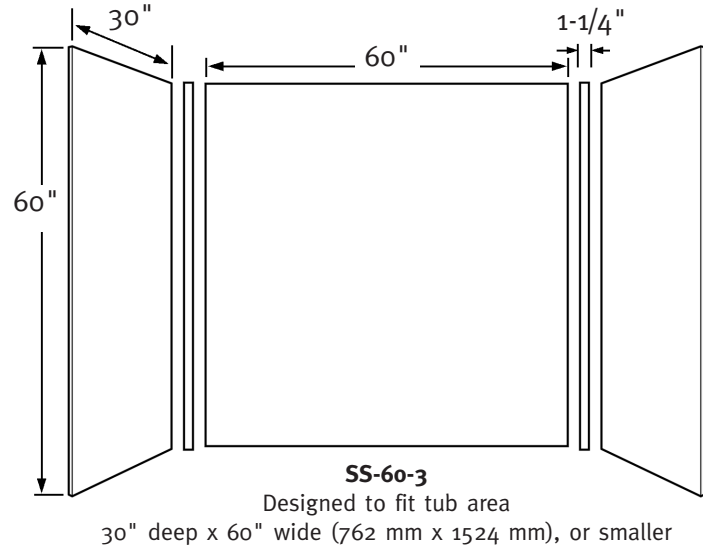

SPECIFICATIONS

SS-60-3 Bathtub 3-Panel Wall Kit

Model	Part	Tub Area Designed To Fit	Ship Wt. Lb.	Ship FedEx	Carton Dims. In.	Cu. Ft.
SS-60-3	SS00603	30" D x 60" W (762 mm x 1524 mm) (or smaller)	145	–	66 x 66 x 4	10.08

Kit Includes: One flat back panel, two flat side panels, two corner moldings and color coordinated silicone.

Soap dishes and installation kit (**SS-29**) sold separately.

Packaging: Each kit is packed in a flat, rectangular carton.