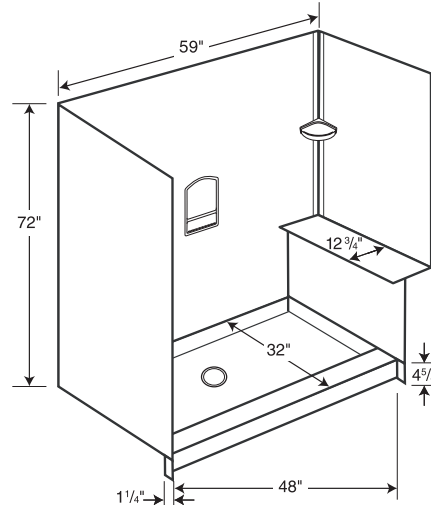

FEATURES

- Replaces a standard 32" x 59" bathtub.
- Reinforced solid surface means color and texture run all the way through and cannot wear away.
- Will not mold or mildew, no grout to clean.
- Ideal for remodeling, panels glue up over existing surface.
- A complete kit with everything you need to design your shower.
- Compression molding means superior durability.

BK-326072

SPECIFICATIONS

BK-326072 Tub Replacement Shower Kit with Bench Seat

Model	Part	Base Area Designed To Fit	Ship Wt. Lb.	Ship FedEx	Carton Dims. In.	Cu. Ft.
BK-326072	BK326072	32"D x 59"W x 72"H (813mm x 1524mm x 1829mm)	160	-	81 x 72 x 21	13.28

Kit Includes: One (SK-346072) shower wall kit, one (SS-3248) shower floor, one (SB-1248) bench seat, one (RS-2215) soap dish and color coordinated silicone.

Packaging: Each component individually packed in rectangular carton, then crated.