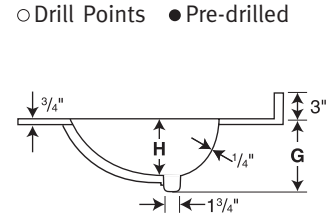

Capacity: 2 gallons to overflow

Model	A	B	C	D	E	F	G	H
VT1B1719	17"	19"	9-1/2"	7-3/32"	2-1/4"	2-1/4"	6-3/4"	5"
VT1B1925	19"	25"	12-1/2"	7-5/8"	3-1/2"	5-1/4"	7-1/4"	5-1/2"
VT1B1931	19"	31"	15-1/2"	7-5/8"	3-1/2"	8-1/4"	7-1/4"	5-1/2"
VT1B1937	19"	37"	18-1/2"	7-5/8"	3-1/2"	11-1/4"	7-1/4"	5-1/2"

SPECIFICATIONS

Ellipse 17", 19" Single Bowl Vanity Tops

Model	Part	Nominal Dimensions	Ship Wt. Lb.	Ship FedEx	Carton Dims. In.	Cu. Ft.
17" Bowl						
VT1B1719	VT01719	17" D x 19" W	15	FedEx	25 x 23 x 13	4.33
19" Bowl						
VT1B1925	VT01925	19" D x 25" W	18	FedEx	29 x 25 x 13	5.45
VT1B1931	VT01931	19" D x 31" W	23	FedEx	35 x 25 x 13	6.58
VT1B1937	VT01937	19" D x 37" W	27	FedEx	41 x 25 x 13	7.71