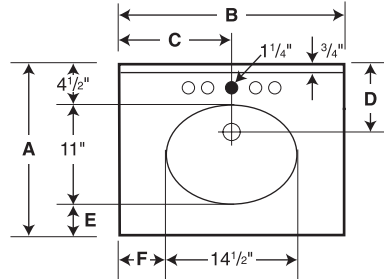

Capacity: 2 gallons to overflow

Model	A	B	C	D	E	F	G	H
VT1B1719	17"	19"	9-1/2"	7-3/32"	2-1/4"	2-1/4"	6-3/4"	5"
VT1B1925	19"	25"	12-1/2"	7-5/8"	3-1/2"	5-1/4"	7-1/4"	5-1/2"
VT1B1931	19"	31"	15-1/2"	7-5/8"	3-1/2"	8-1/4"	7-1/4"	5-1/2"
VT1B1937	19"	37"	18-1/2"	7-5/8"	3-1/2"	11-1/4"	7-1/4"	5-1/2"

SPECIFICATIONS

Ellipse 17", 19" Single Bowl Vanity Tops

Model	Part	Nominal Dimensions	Ship Wt. Lb.	Ship FedEx	Carton Dims. In.	Cu. Ft.
17" Bowl						
VT1B1719	VT01719	17" D x 19" W	15	FedEx	25 x 23 x 13	4.33
19" Bowl						
VT1B1925	VT01925	19" D x 25" W	18	FedEx	29 x 25 x 13	5.45
VT1B1931	VT01931	19" D x 31" W	23	FedEx	35 x 25 x 13	6.58
VT1B1937	VT01937	19" D x 37" W	27	FedEx	41 x 25 x 13	7.71

Includes: One compression-molded vanity top with overflow, integral bowl and backsplash.

Packaging: Each unit is packed in a rectangular carton.

ACCESSORIES

- Optional VT18-3SS Side Splash available (See page 115)
- Optional Front and Side Apron available (See page 115)