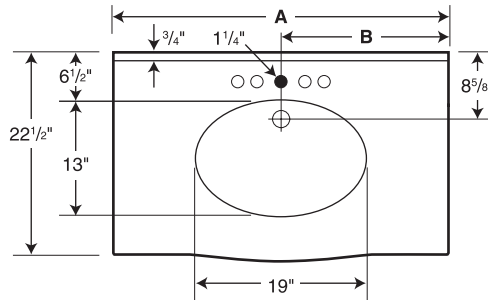

○ Drill Points ● Pre-drilled

Roman Ogee Edge

Capacity: 2
gallons to overflow

Model	A	B
EV1B2225	25"	12-1/2"
EV1B2231	31"	15-1/2"
EV1B2237	37"	18-1/2"
EV1B2243	43"	21-1/2"
EV1B2249	49"	24-1/2"
EV1B2255	55"	27-1/2"
EV1B2261	61"	30-1/2"

SPECIFICATIONS
Europa Vanity Tops

Model	Part	Nominal Dimensions	Ship Wt. Lb.	Ship FedEx	Carton Dims. In.	Cu. Ft.
EV1B2225	EV02225	22-1/2" D x 25" W	28	FedEx	28 x 26 x 14	5.90
EV1B2231	EV02231	22-1/2" D x 31" W	33	FedEx	34 x 26 x 14	7.16
EV1B2237	EV02237	22-1/2" D x 37" W	41	FedEx	40 x 26 x 14	8.43
EV1B2243	EV02243	22-1/2" D x 43" W	43	FedEx	46 x 26 x 14	9.69
EV1B2249	EV02249	22-1/2" D x 49" W	44	FedEx	52 x 26 x 14	10.95
EV1B2255	EV02255	22-1/2" D x 55" W	50	-	58 x 26 x 14	12.22
EV1B2261	EV02261	22-1/2" D x 61" W	62	-	65 x 26 x 14	13.69