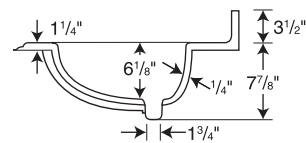

○ Drill Points ● Pre-drilled

Roman Ogee Edge

Capacity: 2
gallons to overflow

Model	A	B
EV1B2225	25"	12-1/2"
EV1B2231	31"	15-1/2"
EV1B2237	37"	18-1/2"
EV1B2243	43"	21-1/2"
EV1B2249	49"	24-1/2"
EV1B2255	55"	27-1/2"
EV1B2261	61"	30-1/2"

SPECIFICATIONS
Europa Vanity Tops

Model	Part	Nominal Dimensions	Ship Wt. Lb.	Ship FedEx	Carton Dims. In.	Cu. Ft.
EV1B2225	EV02225	22-1/2" D x 25" W	28	FedEx	28 x 26 x 14	5.90
EV1B2231	EV02231	22-1/2" D x 31" W	33	FedEx	34 x 26 x 14	7.16
EV1B2237	EV02237	22-1/2" D x 37" W	41	FedEx	40 x 26 x 14	8.43
EV1B2243	EV02243	22-1/2" D x 43" W	43	FedEx	46 x 26 x 14	9.69
EV1B2249	EV02249	22-1/2" D x 49" W	44	FedEx	52 x 26 x 14	10.95
EV1B2255	EV02255	22-1/2" D x 55" W	50	-	58 x 26 x 14	12.22
EV1B2261	EV02261	22-1/2" D x 61" W	62	-	65 x 26 x 14	13.69