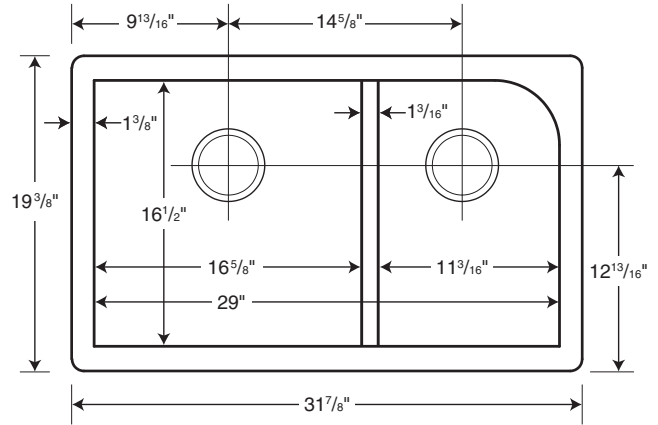

- Low divider provides functionality of a single bowl with practicality of a double bowl.
- Made with 80% quartz stone, only a diamond is harder.
- Virtually indestructible, will not damage from kitchen use.
- Standard size is ideal for remodeling or new construction.
- Mounts under most countertop materials including granite, quartz, solid surface and tile.

Capacity: 10 gallons in left bowl, 7 gallons in right bowl

SPECIFICATIONS

QULD-3322 Low Divide Double Bowl

Model	Part	Nominal Dimensions	Ship Wt. Lb.	Ship FedEx	Carton Dims. In.	Cu. Ft.
QULD-3322	QU03322LD	32" W x 21" D (813 mm x 533 mm)	48	FedEx	37 x 25 x 13	6.96