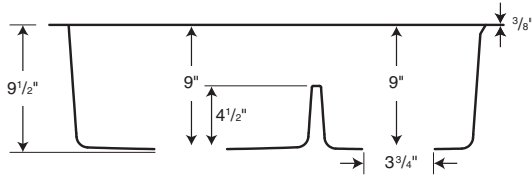

- Low divider provides functionality of a single bowl with practicality of a double bowl.
- Made with 80% quartz stone, only a diamond is harder.
- Virtually indestructible, will not damage from kitchen use.
- Standard size is ideal for remodeling or new construction.
- Mounts under most countertop materials including granite, quartz, solid surface and tile.

Capacity: 10 gallons in left bowl, 7 gallons in right bowl

SPECIFICATIONS

QULD-3322 Low Divide Double Bowl

Model	Part	Nominal Dimensions	Ship Wt. Lb.	Ship FedEx	Carton Dims. In.	Cu. Ft.
QULD-3322	QU03322LD	32" W x 21" D (813 mm x 533 mm)	48	FedEx	37 x 25 x 13	6.96