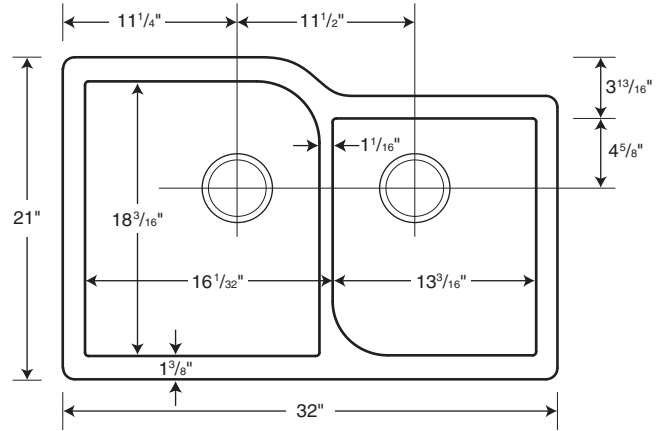

Capacity: 11 gallons in large (left) bowl, and 7-1/4 gallons in small (right) bowl

**SPECIFICATIONS**

**QURC-3322 Offset Double Bowl**

| Model     | Part      | Nominal Dimensions                 | Ship Wt. Lb. | Ship FedEx | Carton Dims. In. | Cu. Ft. |
|-----------|-----------|------------------------------------|--------------|------------|------------------|---------|
| QURC-3322 | QU03322RC | 32" W x 21" D<br>(813 mm x 533 mm) | 48           | FedEx      | 37 x 25 x 13     | 6.96    |