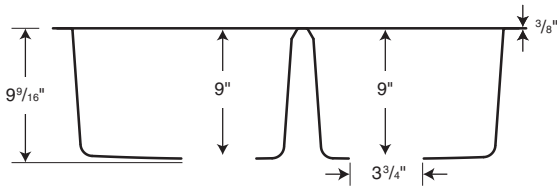

Capacity: 11 gallons in large (left) bowl, and 7-1/4 gallons in small (right) bowl

**SPECIFICATIONS**

**QURC-3322 Offset Double Bowl**

| Model     | Part      | Nominal Dimensions                 | Ship Wt. Lb. | Ship FedEx | Carton Dims. In. | Cu. Ft. |
|-----------|-----------|------------------------------------|--------------|------------|------------------|---------|
| QURC-3322 | QU03322RC | 32" W x 21" D<br>(813 mm x 533 mm) | 48           | FedEx      | 37 x 25 x 13     | 6.96    |