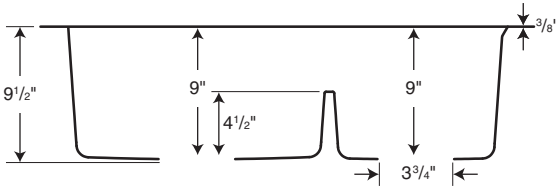

- Low divider provides a functionality of a single bowl with practicality of a double bowl.
- Made with 80% quartz stone, only a diamond is harder.
- Virtually indestructible, will not damage from everyday kitchen use.
- Standard sink size.
- Ideal for remodeling or new construction.
- Offers design flexibility, installs as a drop-in or undermount.

○ Drill Points ● Pre-drilled
Capacity: 10 gallons in left bowl, 7 gallons in right bowl

SPECIFICATIONS

QZLD-3322 Low Divide Double Bowl

Model	Part	Nominal Dimensions	Ship Wt. Lb.	Ship FedEx	Carton Dims. In.	Cu. Ft.
QZLD-3322	QZ03322LD	33" W x 22" D (838 mm x 559 mm)	48	FedEx	37 x 25 x 13	6.96