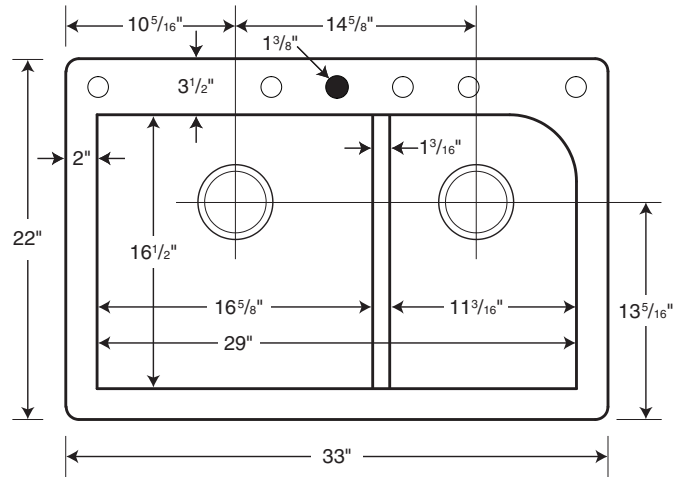

- Low divider provides a functionality of a single bowl with practicality of a double bowl.
- Made with 80% quartz stone, only a diamond is harder.
- Virtually indestructible, will not damage from everyday kitchen use.
- Standard sink size.
- Ideal for remodeling or new construction.
- Offers design flexibility, installs as a drop-in or undermount.

○ Drill Points ● Pre-drilled
Capacity: 10 gallons in left bowl, 7 gallons in right bowl

SPECIFICATIONS

QZLD-3322 Low Divide Double Bowl

Model	Part	Nominal Dimensions	Ship Wt. Lb.	Ship FedEx	Carton Dims. In.	Cu. Ft.
QZLD-3322	QZ03322LD	33" W x 22" D (838 mm x 559 mm)	48	FedEx	37 x 25 x 13	6.96