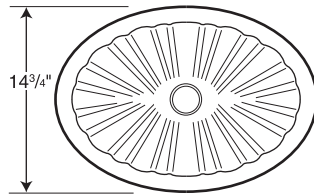

Islandia

Soft petal-textured surface for high design appeal

Capacity: 1-1/4 gallons to overflow

Hilo

Clean-lined, European styling

SPECIFICATIONS

Islandia and Hilo Vanity Bowls

Model	Part	Nominal Dimensions	Ship Wt. Lb.	Ship FedEx	Carton Dims. In.	Cu. Ft.
Islandia						
TRI-1815IS	TR01815IS	14-3/4" D x 18-1/16" W x 6" H	14	FedEx	22 x 19 x 9	2.18
Hilo						
TRI-1815HL	TR01815HL	14-3/4" D x 18-1/16" W x 6" H	14	FedEx	22 x 19 x 9	2.18