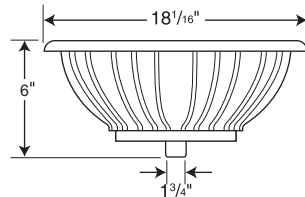

Islandia

Soft petal-textured surface for high design appeal

Capacity: 1-1/4 gallons to overflow

Hilo

Clean-lined, European styling

SPECIFICATIONS

Islandia and Hilo Vanity Bowls

Model	Part	Nominal Dimensions	Ship Wt. Lb.	Ship FedEx	Carton Dims. In.	Cu. Ft.
Islandia						
TRI-1815IS	TR01815IS	14-3/4" D x 18-1/16" W x 6" H	14	FedEx	22 x 19 x 9	2.18
Hilo						
TRI-1815HL	TR01815HL	14-3/4" D x 18-1/16" W x 6" H	14	FedEx	22 x 19 x 9	2.18