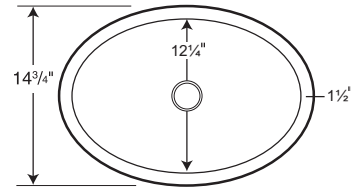

Islandia

Soft petal-textured surface for high design appeal

Capacity: 1-1/4 gallons to overflow

Hilo

Clean-lined, European styling

SPECIFICATIONS

Islandia and Hilo Vanity Bowls

Model	Part	Nominal Dimensions	Ship Wt. Lb.	Ship FedEx	Carton Dims. In.	Cu. Ft.
Islandia						
TRI-1815IS	TR01815IS	14-3/4" D x 18-1/16" W x 6" H	14	FedEx	22 x 19 x 9	2.18
Hilo						
TRI-1815HL	TR01815HL	14-3/4" D x 18-1/16" W x 6" H	14	FedEx	22 x 19 x 9	2.18