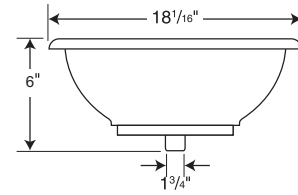

Islandia

Soft petal-textured surface for high design appeal

Capacity: 1-1/4 gallons to overflow

Hilo

Clean-lined, European styling

SPECIFICATIONS

Islandia and Hilo Vanity Bowls

Model	Part	Nominal Dimensions	Ship Wt. Lb.	Ship FedEx	Carton Dims. In.	Cu. Ft.
Islandia						
TRI-1815IS	TR01815IS	14-3/4" D x 18-1/16" W x 6" H	14	FedEx	22 x 19 x 9	2.18
Hilo						
TRI-1815HL	TR01815HL	14-3/4" D x 18-1/16" W x 6" H	14	FedEx	22 x 19 x 9	2.18